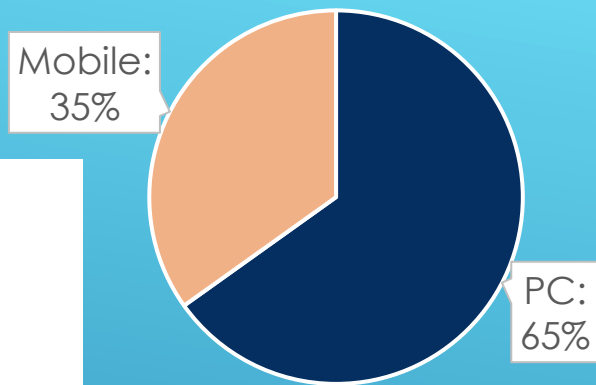

Visits
36.352

All Time Total:

124.242

Visitors
11.181

33.145

Pagine più visitate

▲ Top Pages

ID	Title	Link	Visits
1	Home Page	/	28.329
2	Ultime salite	/home/ultime-salite/	5.454
3	Home Page	/en/home-en/	5.085
4	I 4000 delle Alpi	/i-4000-delle-alpi/	4.414
5	Home Page	/index.php?option=com_users&view=login&Itemid=334	4.131
6	Elenco soci	/home/elenco-soci/	3.884
7	Salite dell'anno	/salite-dellanno/	2.882
8	Club 4000	/informazioni-club-4000/	2.461
9	Webcam	/webcam/	2.176
10	Barre e Dôme des Écrins irraggiungibili	/barre-e-dome-des-ecrins-irraggiungibili	1.819

Piattaforme

Platforms Statistics in the last 893 days

Platform	Visitor Count	Percentage
Windows	15,432	46.59%
Android	8,149	24.60%
OS X	3,637	10.98%
iOS	3,402	10.27%
Ubuntu	910	2.75%
Linux	856	2.58%
Unknown	702	2.12%
Chrome OS	15	0.05%
Fedora	12	0.04%
Series40	10	0.03%
Total	33,125	