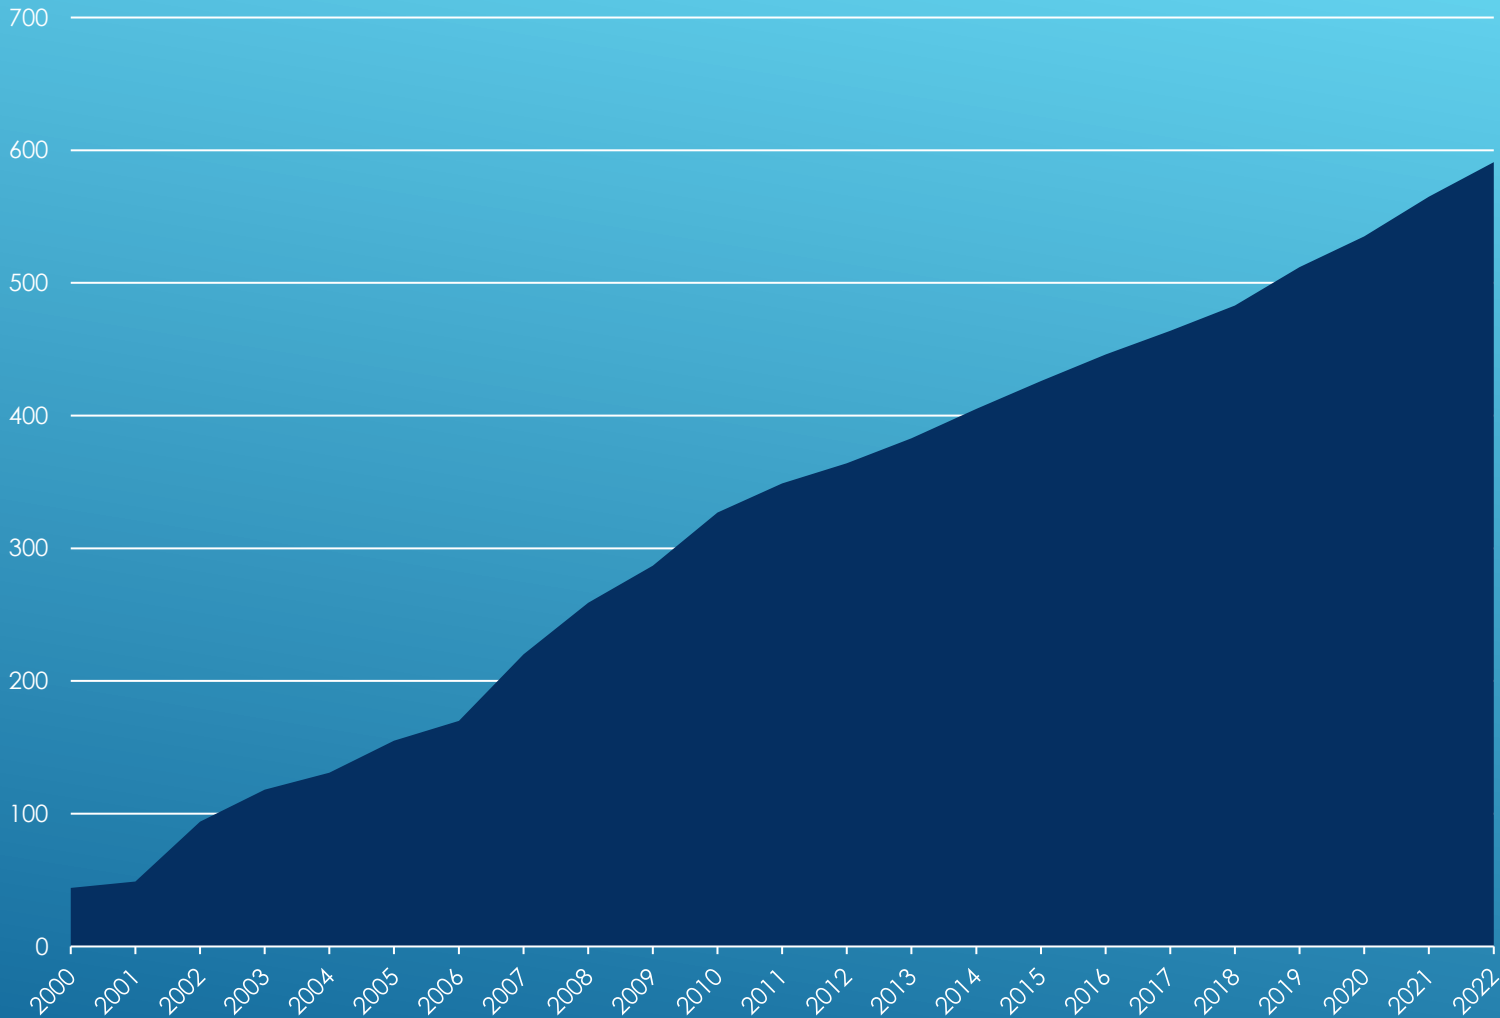

Soci Attivi per Anno (Dal 2000)

590

Soci

18

Nazioni

34

Guide Alpine

53

Finisher