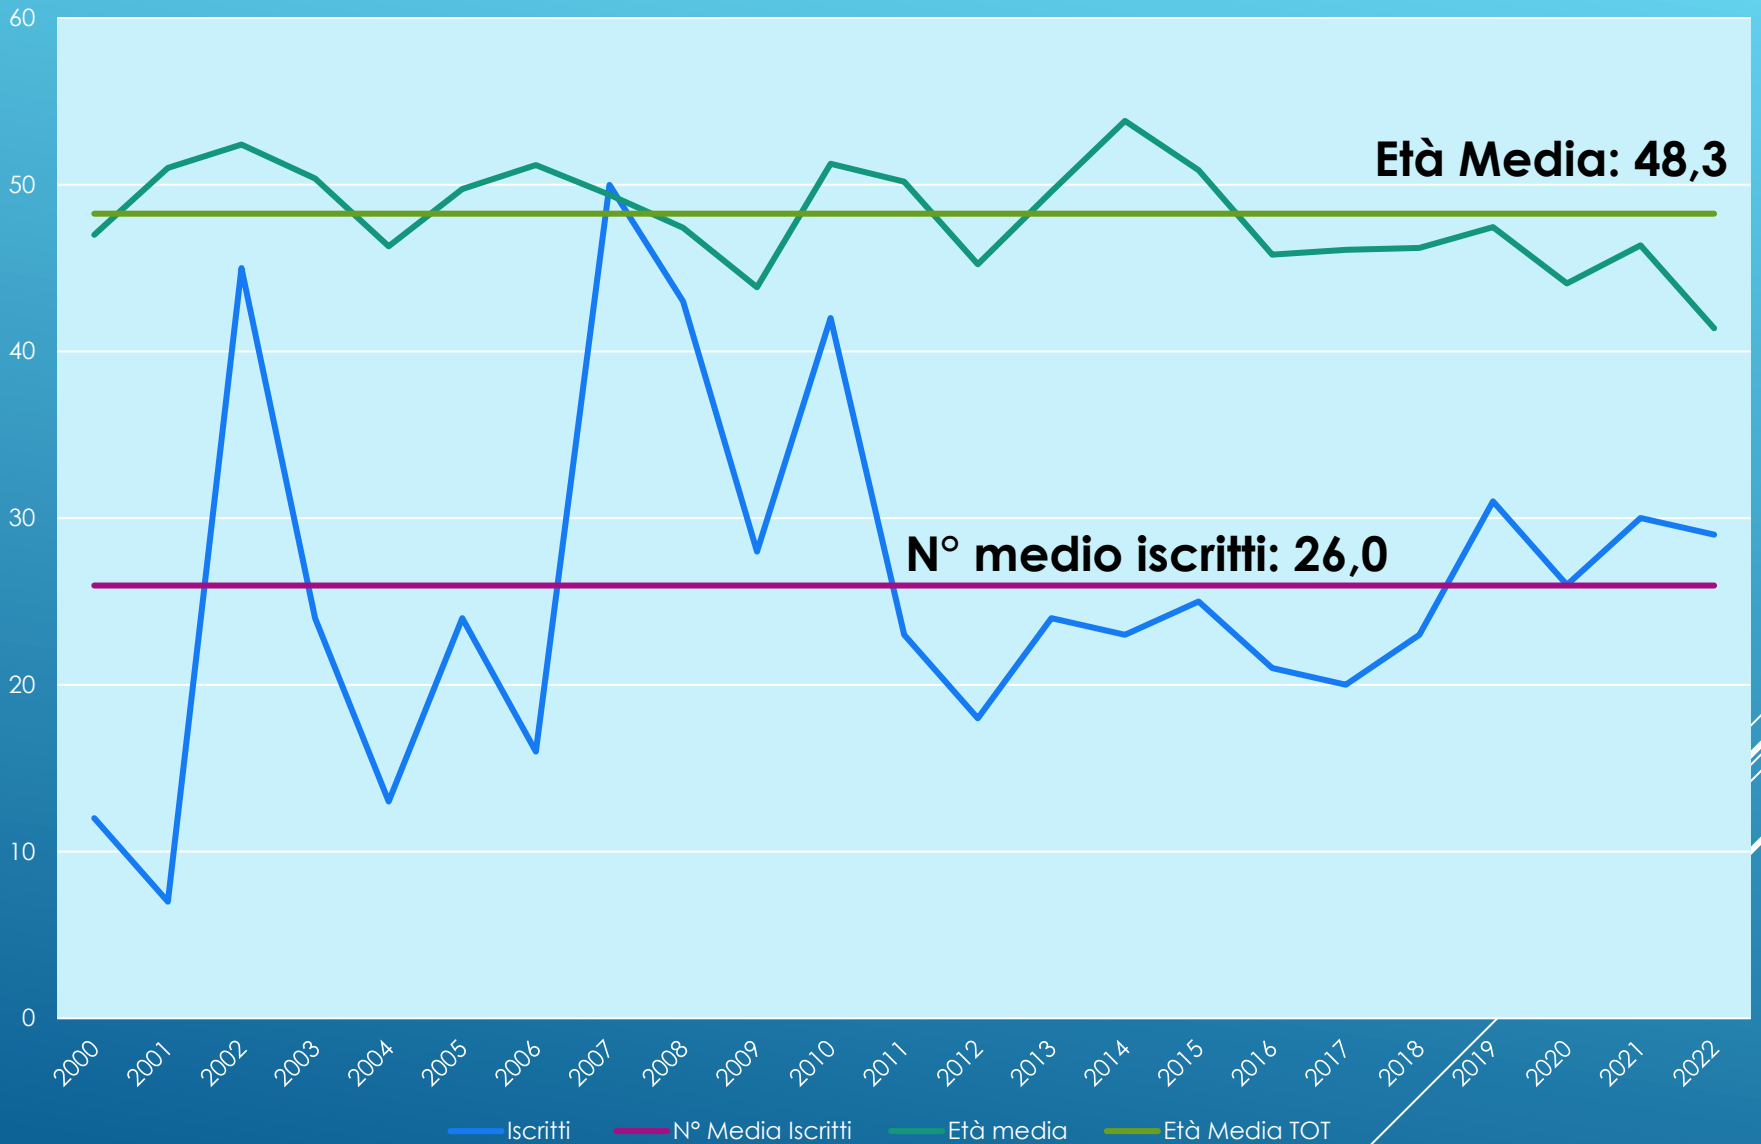

N° Iscritti e loro età media (Dal 2000)